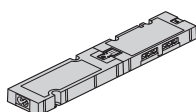

→ Driver set with Häfele Loox5 24 V 6-way distributor

5 24 V

Supplied with

- 1 driver
- 1 6-way distributor
- 1 mains lead, 2 m with EU flat plug

Distributor version	20 W	40 W
With switching function	833.77.963	833.77.964
Häfele Connect Mesh	833.77.960	833.77.961

Packing: 1 set

- ! Loox switches and sensors ▶ MB 2.267
- ! Connect Mesh control components ▶ MB 2.284