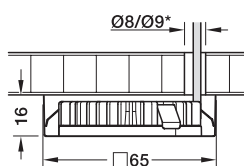

Packing: 1 piece

→ Surface mounted housing

Surface mounted housing

Mounting as down light, round

Surface mounted, straight-edged

\* valid for multi-white plug on multi-white light module

- > Material: Plastic
- > Mounting: For screw fixing