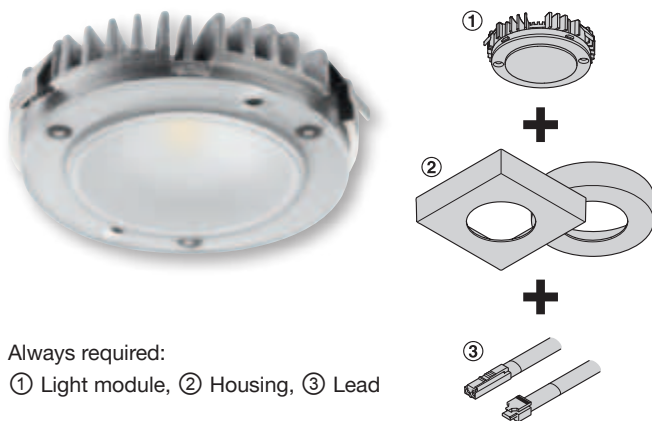

Häfele Loox5 LED 3092

Recess mounted light 24 V, 3.4 W, drill hole diameter: 58 mm, IP44

5 24 V

2

12/24 V

- > Modular system: free design options with interchangeable housings and leads
- > Light with integrated cable socket for quick conversion
- > Equipped with high-quality Samsung LEDs

- > Dimmable: Yes
- > Area of application: Work light, kitchen and living room furniture, counters
- > Housing material: Aluminium
- > Number of LEDs: 6
- > Life time: 50000 h
- > Colour rendering index Ra: >90
- > Colour rendering index R9: >55
- > Weighted energy consumption: 3.74 kWh/1000 h
- > Energy efficiency class: A+
- > Mounting: For mounting in drilled hole and clamping, or for screw fixing
- > Drill hole diameter: 58 mm

Always required:

- ① Light module, ② Housing, ③ Lead

**Note**  
The IP44 degree of protection is reduced to IP20 when using a surface mounted housing.

**Supplied with**  
1 light module

Colour temperature K	Light colour	Luminous flux lm	Wattage W	Luminous efficiency lm/W	Cat. No.
2700	Warm white	220	3.4	65	833.75.174
3000	Warm white	240	3.4	71	833.75.175
4000	Cool white	250	3.4	74	833.75.176
5000	Cool white	260	3.4	76	833.75.177

Packing: 1 piece

→ Surface mounted housing

Surface mounted housing

Mounting as down light, round

Surface mounted, straight-edged

\* valid for multi-white plug on multi-white light module

- > Material: Plastic
- > Mounting: For screw fixing