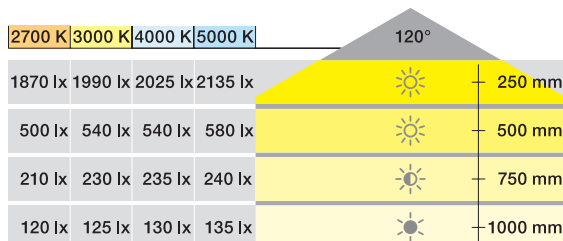

Häfele Loox5 LED 3092

Recess mounted light 24 V, 3.4 W, drill hole diameter: 58 mm, IP44

5 24 V

2

12/24 V

- > Modular system: free design options with interchangeable housings and leads
- > Light with integrated cable socket for quick conversion
- > Equipped with high-quality Samsung LEDs

- > Dimmable: Yes
- > Area of application: Work light, kitchen and living room furniture, counters
- > Housing material: Aluminium
- > Number of LEDs: 6
- > Life time: 50000 h
- > Colour rendering index Ra: >90
- > Colour rendering index R9: >55
- > Weighted energy consumption: 3.74 kWh/1000 h
- > Energy efficiency class: A+
- > Mounting: For mounting in drilled hole and clamping, or for screw fixing
- > Drill hole diameter: 58 mm

Always required:

- ① Light module, ② Housing, ③ Lead

**Note**  
The IP44 degree of protection is reduced to IP20 when using a surface mounted housing.

**Supplied with**  
1 light module

Colour temperature K	Light colour	Luminous flux lm	Wattage W	Luminous efficiency lm/W	Cat. No.
2700	Warm white	220	3.4	65	833.75.174
3000	Warm white	240	3.4	71	833.75.175
4000	Cool white	250	3.4	74	833.75.176
5000	Cool white	260	3.4	76	833.75.177