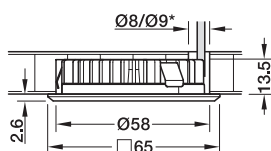

DGH-M 2021, HDE-en, 10/20; Dimensional data not binding. We reserve the right to alter specifications without notice.

Accessories for light module with drill hole diameter of 58 mm

→ Loox5 lead for modular lights and other 2-pole consumers and distributors, 1.5 A

5 24 V

Cable length mm	Cat. No.
2000	833.95.791

Packing: 1 piece

→ Recess mounted housing

Recess mounted housing

Recess mounting, round

Recess mounted, straight-edged

\* valid for multi-white plug on multi-white light module