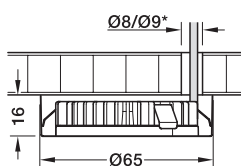

Mounting as down light, round