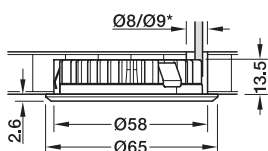

DGH-M 2021, HDE-en, 10/20; Dimensional data not binding. We reserve the right to alter specifications without notice.

Accessories for light module with drill hole diameter of 58 mm

→ Loox5 lead for modular lights and other 2-pole consumers and distributors, 1.5 A

5 24 V

Cable length mm	Cat. No.
2000	833.95.791

Packing: 1 piece

→ Recess mounted housing

Recess mounted housing

Recess mounting, round

Recess mounted, straight-edged

\* valid for multi-white plug on multi-white light module